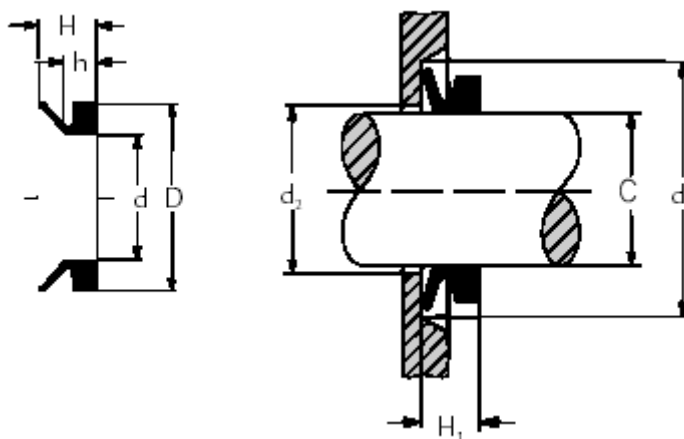

Article number: 17950040

Description: KLEE V-ring VA 50-40 NBR 60

## Measures

$C = 38-43$

$d = 36$

$D = 46.0$

$d1 = C+15$

$d2 = C+3$

$h = 5.5$

$H = 9.0$